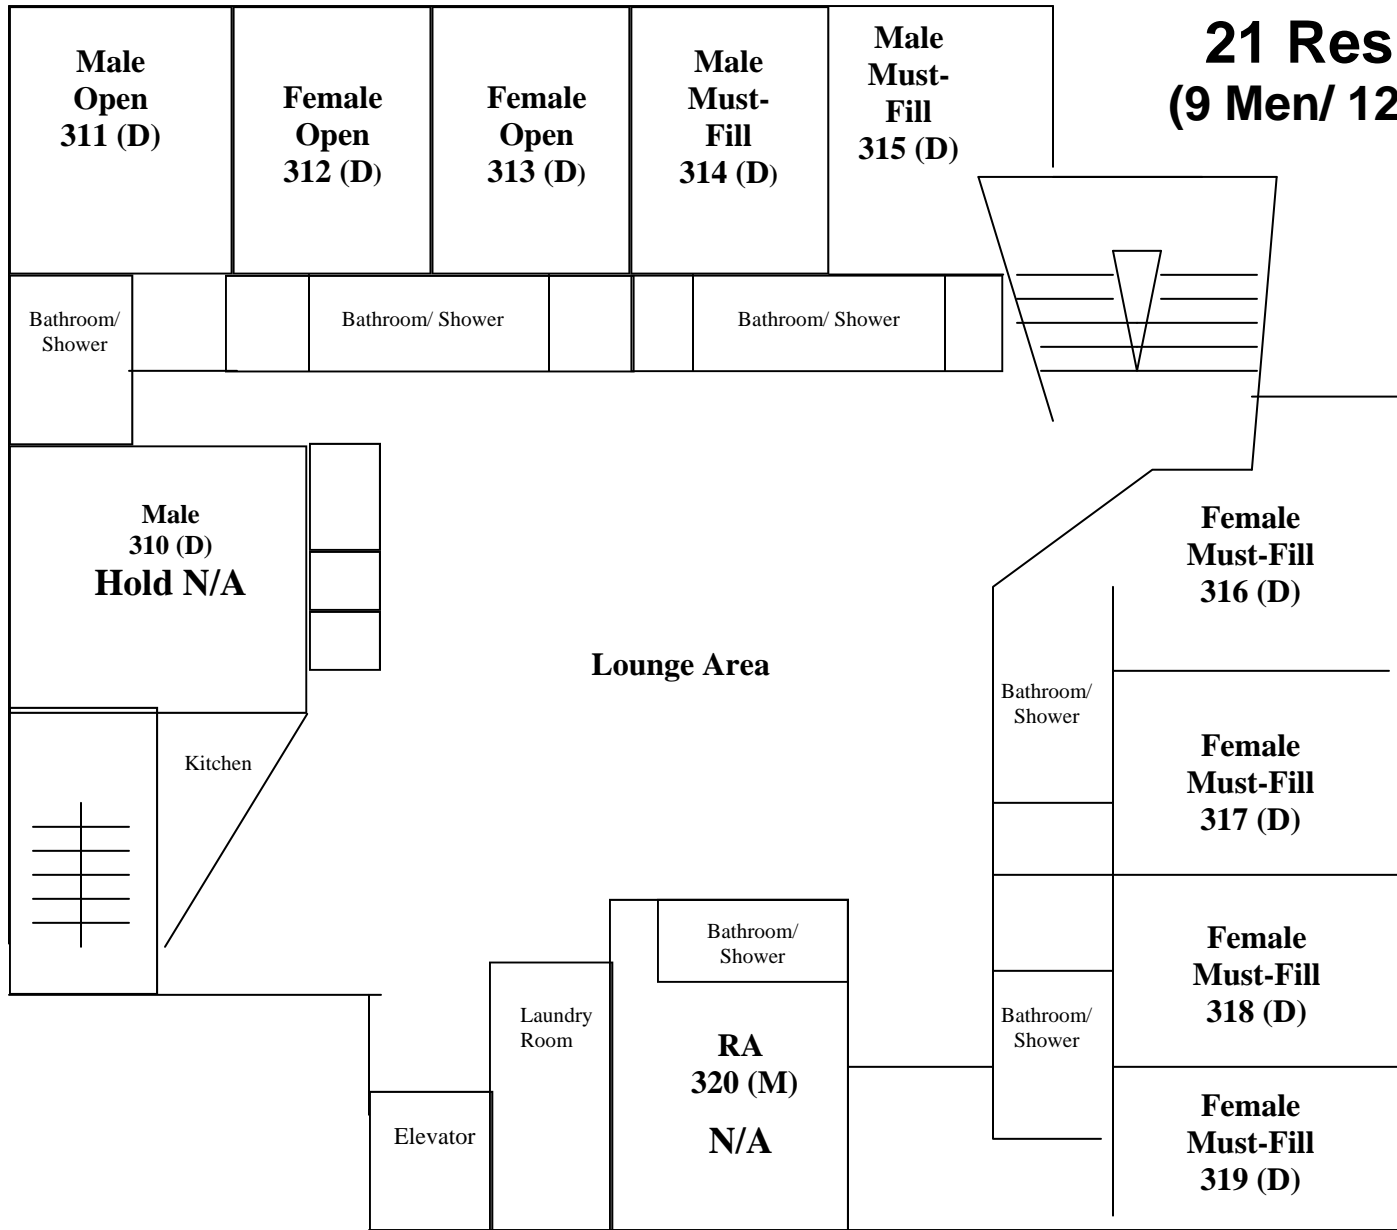

Back of Building Faces Seminary Suites

**CAMPUS CENTER**  
**2009-2010**  
**21 Residents**  
**(9 Men/ 12 Women)**

(NOT Drawn to Scale)

Front of Building Faces Woodland Rd